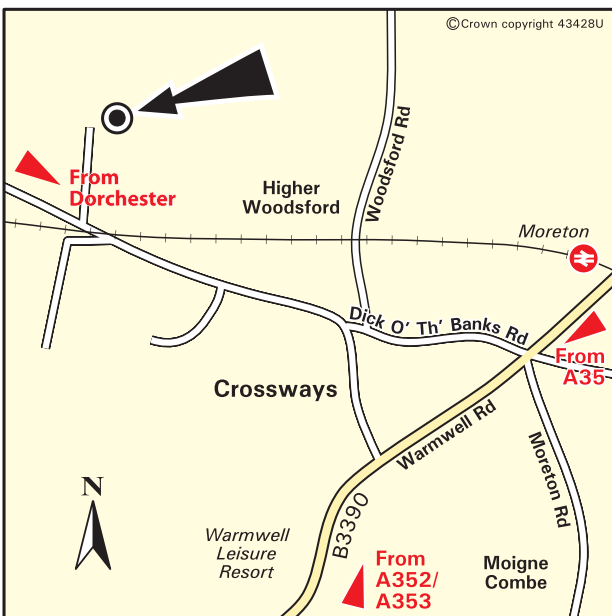

Woodsford, near Dorchester

Hills Quarry Products Limited, Woodsford Quarry, Woodsford, Dorchester, Dorset DT2 8FR Tel: 01305 230330 (Sales)

Tel: 01305 849626 (Orders) Fax: 01305 849621

Monday - Friday: 07:00 - 17:00 Saturday: 07:00 - 12:00