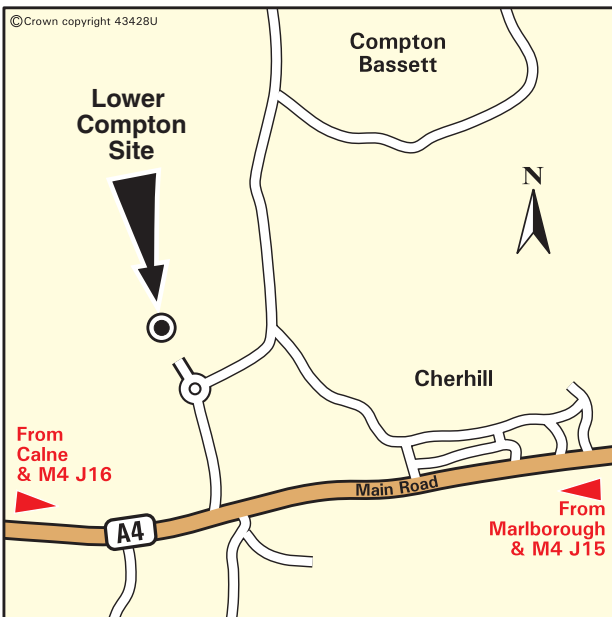

Our plants

Lower Compton, near Calne

Hills Quarry Products Limited, Lower Compton, Calne, Wiltshire SN11 8RB Tel: 01249 816628 (Sales & Orders)

Monday - Friday: 07:00 - 17:00 Saturday: 07:00 - 12:00

Note: Access to the site is via the A4