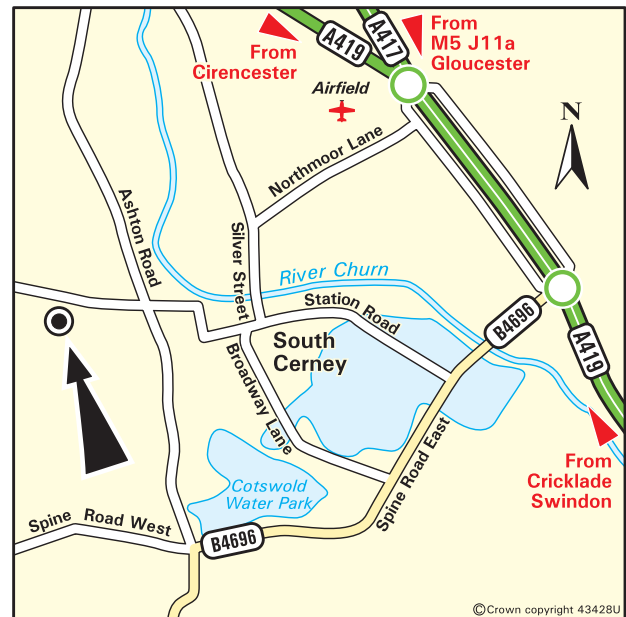

### Shornote, near Cirencester

Hills Quarry Products Limited, Shornote Quarry, Shornote, Cirencester, Gloucestershire GL7 6DA

Tel: 01285 860720 (Sales) Tel: 01285 860840 (Orders)

Monday - Friday: 07:00 - 17:00 Saturday: 07:00 - 12:00